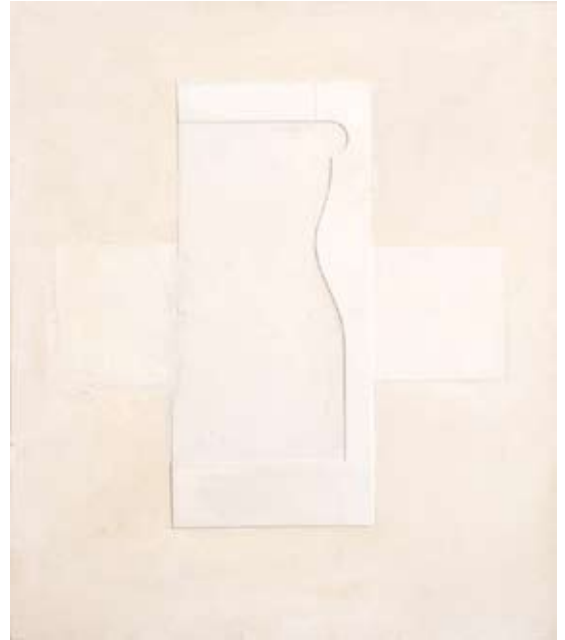

92 x 77 cm

Maree Modern & Contemporary

Vivian van der Merwe

Study for Painting of Bosman's Crossing, Stellenbosch

2013

Pencil on paper

48,5 x 70 cm

Private Collection

Vivian van der Merwe

[PII9] 07/13 Still-life with Metronome and Vases

2013

Oil, collage and wax encaustic on board

90 x 78,5 cm

Private Collection

Vivian van der Merwe

[PII6] 07/13

2013

Oil, collage and wax encaustic on canvas

88 x 76 cm

Maree Modern & Contemporary

Vivian van der Merwe

[PI09] 07/11 Still life with Pewter Coffee Jug

2011

Oil on board